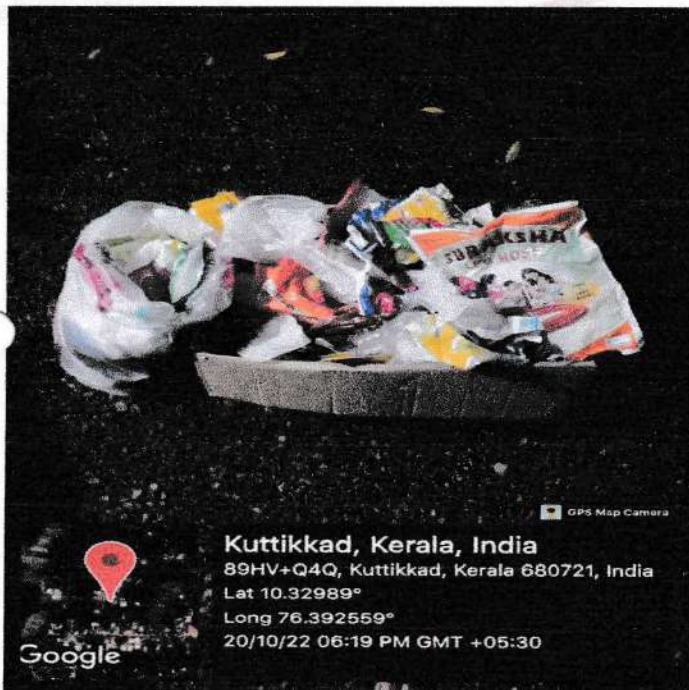

PHOTOGRAPHS /SCREENSHOTS

PARTICIPANT'S LIST

Name of the event: plastic removal

Date: 20-10-2022

Naipunnya Institute of Management and Information Technology

Attendance List of NSS Students

Sl.No	NAME	Sl.No	NAME
1	A M ARUNDHATHY	26	GOURAV M S
2	ABEL SONY	27	HANNA ASHRAF
3	AISWARYA P P	28	IJIJO JAISON
4	AJIN JOBY	29	JAMES VARIKKASSERY
5	ALBIN BENNY	30	JOE PAUL ANTU
6	ALDEN BIJU	31	JOSEPH NELSON
7	ALEENA TOMY	32	LASLET P J
8	ALEENA VILSON	33	MEGHA MURUKESH
9	ALJO VARGHESE	34	MEHFAS NISHAE
10	ALNA JOSE	35	JYOTHIKA BABURAJ KAIR
11	ALVEENA MERIN JOHNSON	36	NANDHANA GOPINATHAN
12	ALVIN JOSHY	37	NANDHANA RAMESH
13	ALWIN PAPPACHAN	38	RAHUL V R
14	AMAL BABY	39	RICHES S VICHAN
15	AMRITHA S	40	ROSMI BIJU
16	ANCHEL K S	41	SANJAY SALI
17	ANJANA S NAIR	42	SHAHANA SHANAVAS
18	ARCHA SUBHASH	43	SHAINE SHAJU
19	ARJUN M P	44	SHAJU JOY
20	ALEENA CD	45	SHEETAL KR
21	DEVIKA SHAJU	46	SHINE SHAJU
22	DHINISH P V	47	SNOWMOL GEORGE
23	EMMANUEAL PAUL	48	SONA SHIBU
24	ESHA THOMAS	49	THARA SAFAN
25	FASNA NAURIN	50	TOM SHIBU

1 Name of the event