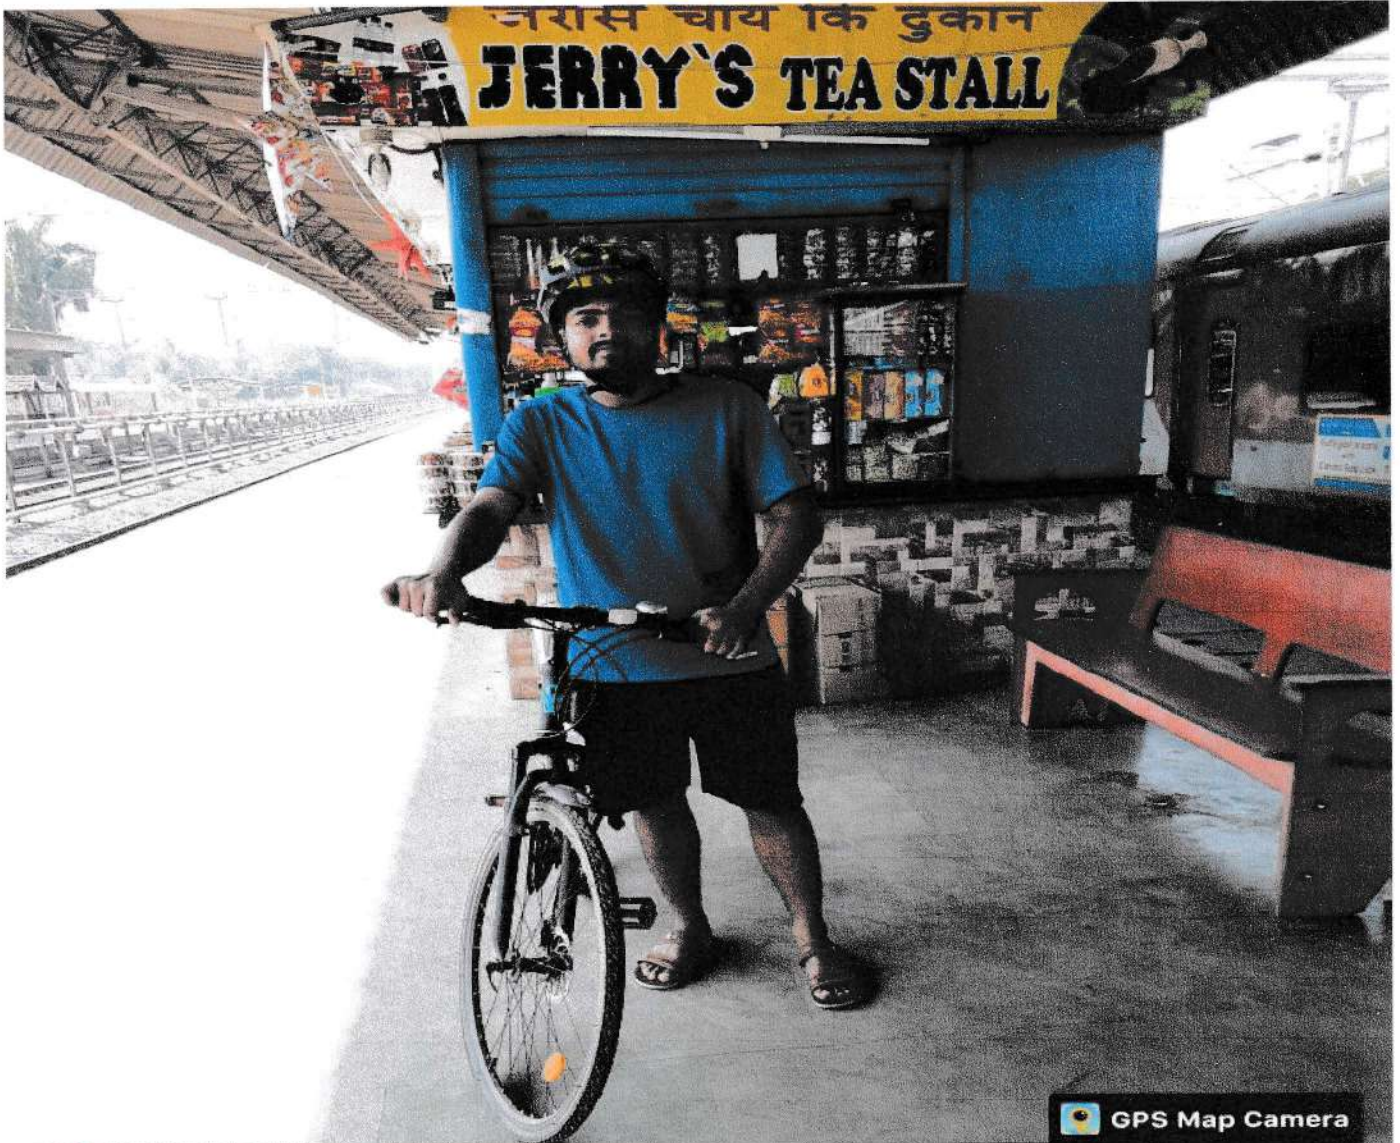

Mr. Roshan Thomas
Social Worker

GPS Map Camera